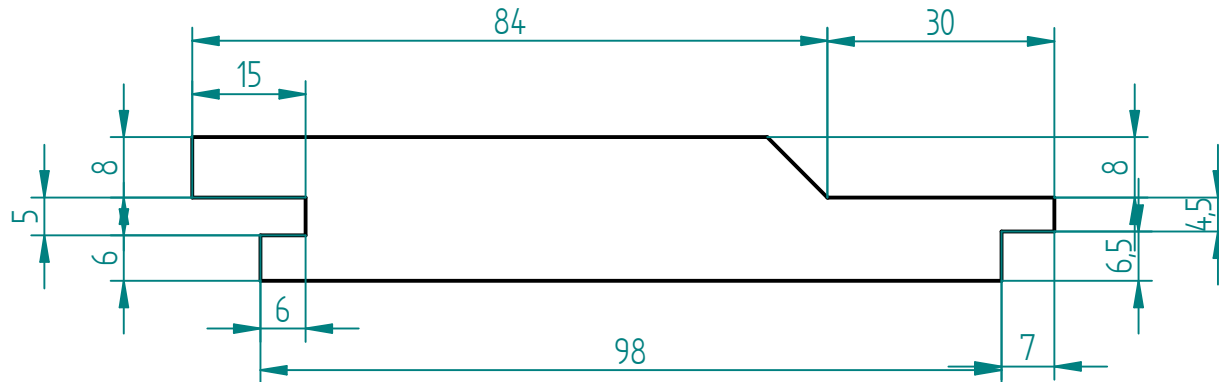

IWC23 Cladding Profile

Tongue and Groove Cladding

100mm Face

For Horizontal and Vertical Installation

REVISION HISTORY

REV	DESCRIPTION	DATE	APPROVED

Instant pricing calculator at
www.iwood.co.uk

iWood Timber Ltd
 01889 279 018

	NAME	DATE	iWood		
DRAWN	A Gribben	20/07/2022	TITLE		
CHECKED					
ENG APPR					
MGR APPR					
UNLESS OTHERWISE SPECIFIED DIMENSIONS ARE IN MILLIMETERS ANGLES ±X.X° 2 PL ±X.XX 3 PL ±X.XXX			SIZE A4	DWG NO	REV
SCALE:			WEIGHT:	SHEET 1 OF 1	